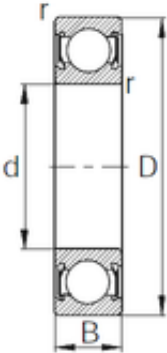

Bearing No. 10-3021

D	43 mm
d	15 mm
B	13 mm
Size (mm)	15x43x13
Width (mm)	13
Bearing number	10-3021
Bore Diameter (mm)	15
Outer Diameter (mm)	43