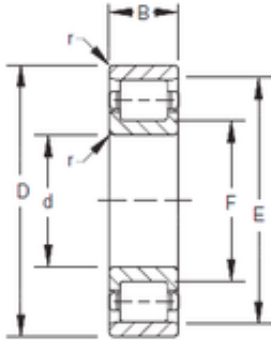

### Bearing No. 180RU30

d	180 mm
F	197 mm
D	280 mm
E	264 mm
B	74 mm
C	74 mm
r max	2 mm
Bearing number	180RU30
Bore Diameter (mm)	180
Outer Diameter (mm)	264