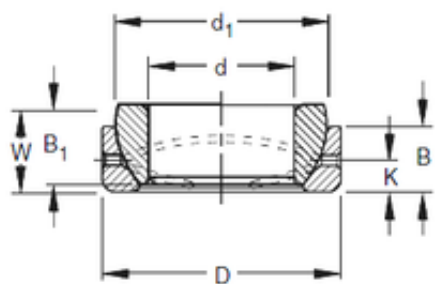

Bearing No. 10SBT16

D	41,275 mm
d	25,4 mm
C	11,18 mm
B1	13,97 mm
d1	15,24 mm
Size (mm)	25.4x41.275x11.18
Width (mm)	11,18
Bearing number	10SBT16
Bore Diameter (mm)	25,4
Outer Diameter (mm)	41,275