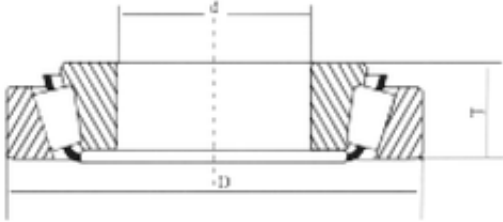

Bearing No. 32009

D	75 mm
d	45 mm
T	20 mm
Size (mm)	45x75x20
Width (mm)	20
Bearing number	32009
Bore Diameter (mm)	45
Outer Diameter (mm)	75