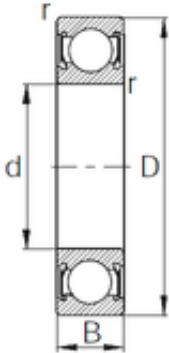

Bearing No. 10-3022

D	46 mm
d	15 mm
B	14 mm
Size (mm)	15x46x14
Width (mm)	14
Bearing number	10-3022
Bore Diameter (mm)	15
Outer Diameter (mm)	46