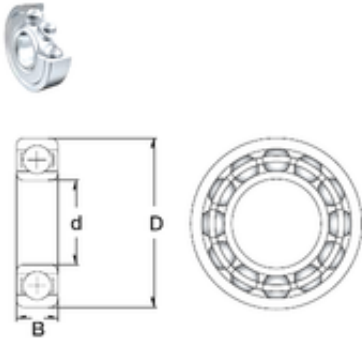

Bearing No. Y17-2Z

D	32 mm
d	17 mm
B	8 mm
Size (mm)	17x32x8
Width (mm)	8
Bearing number	Y17-2Z
Bore Diameter (mm)	17
Outer Diameter (mm)	32