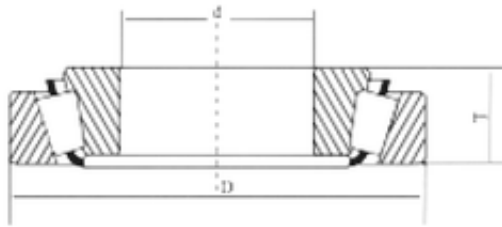

Bearing No. 32209

D	85 mm
d	45 mm
T	24,75 mm
Size (mm)	45x85x24.75
Width (mm)	24,75
Bearing number	32209
Bore Diameter (mm)	45
Outer Diameter (mm)	85