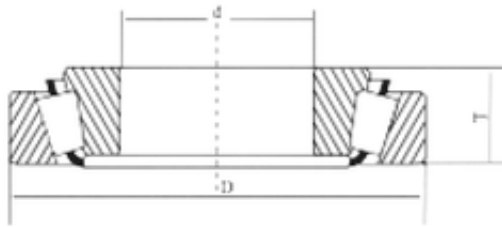

### Bearing No. 32211

D	100 mm
d	55 mm
T	26,75 mm
Size (mm)	55x100x26.75
Width (mm)	26,75
Bearing number	32211
Bore Diameter (mm)	55
Outer Diameter (mm)	100