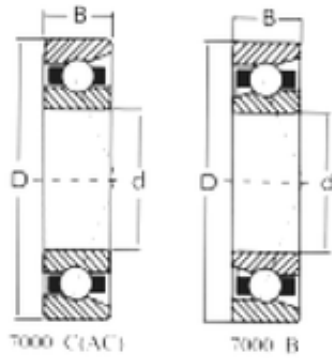

### Bearing No. 7019C

D	145 mm
d	95 mm
B	24 mm
C	24 mm
Size (mm)	95x145x24
Width (mm)	24
Bearing number	7019C
Bore Diameter (mm)	95
Outer Diameter (mm)	145