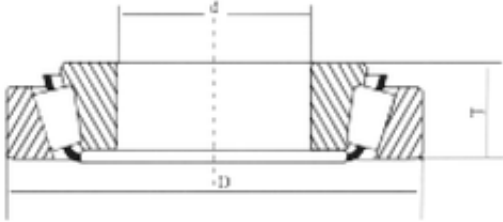

Bearing No. 32216

D	140 mm
d	80 mm
T	35,25 mm
Size (mm)	80x140x35.25
Width (mm)	35,25
Bearing number	32216
Bore Diameter (mm)	80
Outer Diameter (mm)	140