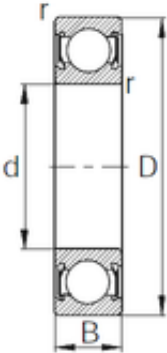

Bearing No. 10-3031

D	47 mm
d	15 mm
B	14 mm
Size (mm)	15x47x14
Width (mm)	14
Bearing number	10-3031
Bore Diameter (mm)	15
Outer Diameter (mm)	47