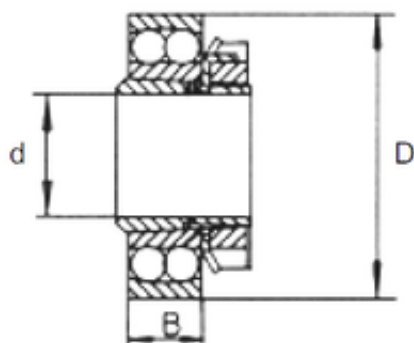

**Bearing No. 1212K+H212**

D	110 mm
d	55 mm
B	38 mm
C	22 mm
Size (mm)	55x110x38
Width (mm)	38
Bearing number	1212K+H212
Bore Diameter (mm)	55
Outer Diameter (mm)	110