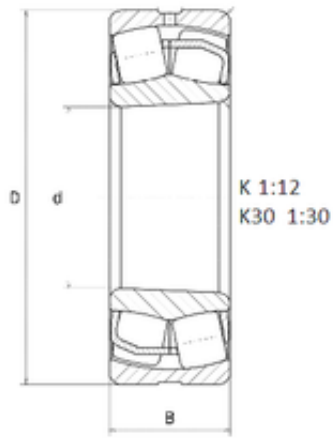

Bearing No. 249/1180K30

D	1540,000 mm
d	1180,000 mm
B	355,000 mm
C	355,000 mm
Size (mm)	1180x1540x355
Width (mm)	355,000
Bearing number	249/1180K30
Bore Diameter (mm)	1180,000
Outer Diameter (mm)	1540,000