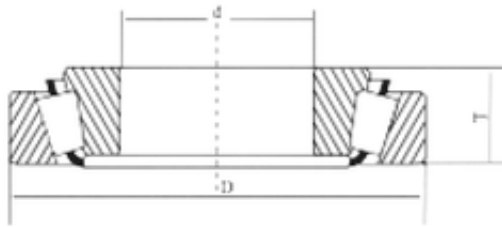

Bearing No. 32309

D	100 mm
d	45 mm
T	38,25 mm
Size (mm)	45x100x38.25
Width (mm)	38,25
Bearing number	32309
Bore Diameter (mm)	45
Outer Diameter (mm)	100