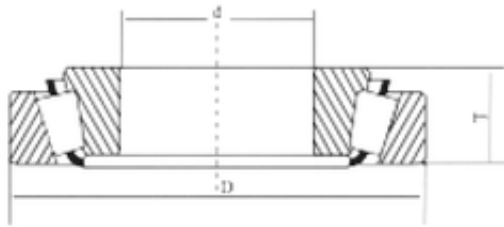

**Bearing No. 32310**

D	110 mm
d	50 mm
T	42,25 mm
Size (mm)	50x110x42.25
Width (mm)	42,25
Bearing number	32310
Bore Diameter (mm)	50
Outer Diameter (mm)	110