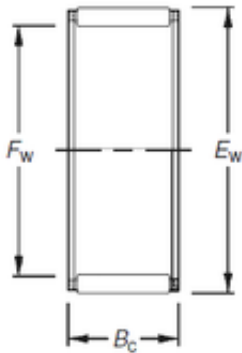

Bearing No. K15X18X16F

Fw	15 mm
Ew	18 mm
Bc	16 mm
Weight	0,005 Kg
Bearing number	K15X18X16F
Bore Diameter (mm)	15
Outer Diameter (mm)	18
(Grease) Lubrication Speed	13000 r/min
Basic dynamic load rating (C)	8,36 kN
Basic static load rating (C0)	12,6 kN