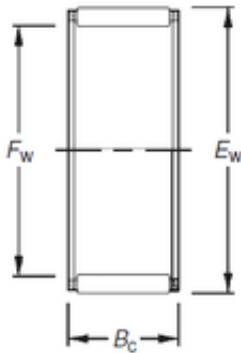

**Bearing No. K15X19X10**

Fw	15 mm
Ew	19 mm
Bc	10 mm
Weight	0,005 Kg
Bearing number	K15X19X10
Bore Diameter (mm)	15
Outer Diameter (mm)	19
(Grease) Lubrication Speed	18000 r/min
Basic dynamic load rating (C)	7,87 kN
Basic static load rating (C0)	9,69 kN