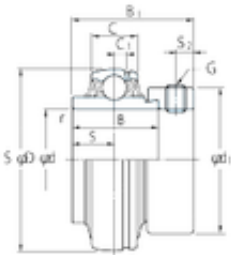

### Bearing No. NA212

S	31 mm
d	60 mm
D	110 mm
B	61,9 mm
C	7,5 mm
B1	77,8 mm
d1	84,2 mm
S2	8 mm
Weight	1,87 Kg
r min.	1,5 mm
Category	Mounted Units & Inserts
Inventory	0.0
Size (mm)	60x110x61.9
Width (mm)	61,9
Thread (G)	M10x1,25
Product Group	M06110
Bearing number	NA212
Weight / Kilogram	0
Manufacturer Name	FYH BEARING UNITS
Bore Diameter (mm)	60
Outer Diameter (mm)	110
Minimum Buy Quantity	N/A
Basic dynamic load rating (C)	52,4 kN
Basic static load rating (C0)	36,2 kN