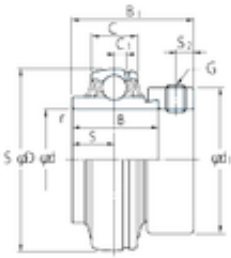

Bearing No. NA214

S	34,1 mm
d	70 mm
D	125 mm
B	68,2 mm
C	9 mm
B1	85,7 mm
d1	97 mm
S2	8,5 mm
Weight	2,92 Kg
r min.	1,5 mm
Category	Bearings
Inventory	0.0
Size (mm)	70x125x68.2
Width (mm)	68,2
Thread (G)	M10x1,25
Product Group	M06110
Bearing number	NA214
Weight / Kilogram	0
Manufacturer Name	FYH BEARING UNITS
Bore Diameter (mm)	70
Outer Diameter (mm)	125
Minimum Buy Quantity	N/A
Basic dynamic load rating (C)	62,2 kN
Basic static load rating (C0)	44,1 kN