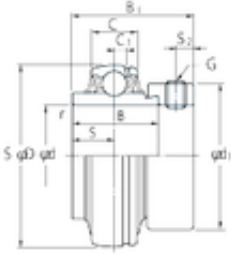

Bearing No. NA201

S	17,1 mm
d	12 mm
D	47 mm
B	34,2 mm
C	4 mm
B1	43,7 mm
d1	33,3 mm
S2	4,8 mm
Weight	0,29 Kg
r min.	1 mm
Category	Mounted Units & Inserts
Inventory	0.0
Size (mm)	12x47x34.2
Width (mm)	34,2
Thread (G)	M6x0,75
Product Group	M06110
Bearing number	NA201
Weight / Kilogram	0
Manufacturer Name	FYH BEARING UNITS
Bore Diameter (mm)	12
Outer Diameter (mm)	47
Minimum Buy Quantity	N/A
Basic dynamic load rating (C)	12,8 kN
Basic static load rating (C0)	6,65 kN