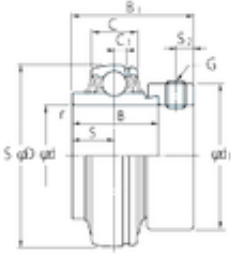

Bearing No. NA202

S	17,1 mm
d	15 mm
D	47 mm
B	34,2 mm
C	4 mm
B1	43,7 mm
d1	33,3 mm
S2	4,8 mm
Weight	0,27 Kg
r min.	1 mm
Category	Mounted Units & Inserts
Inventory	0.0
Size (mm)	15x47x34.2
Width (mm)	34,2
Thread (G)	M6x0,75
Product Group	M06110
Bearing number	NA202
Weight / Kilogram	0
Manufacturer Name	FYH BEARING UNITS
Bore Diameter (mm)	15
Outer Diameter (mm)	47
Minimum Buy Quantity	N/A
Basic dynamic load rating (C)	12,8 kN
Basic static load rating (C0)	6,65 kN