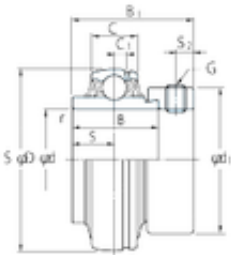

### Bearing No. NA205

S	17,5 mm
d	25 mm
D	52 mm
B	34,9 mm
C	5 mm
B1	44,4 mm
d1	38,1 mm
S2	4,8 mm
Weight	0,25 Kg
r min.	1 mm
Category	Mounted Units & Inserts
Inventory	0.0
Size (mm)	25x52x34.9
Width (mm)	34,9
Thread (G)	M6x0,75
Product Group	M06110
Bearing number	NA205
Weight / Kilogram	0
Manufacturer Name	FYH BEARING UNITS
Bore Diameter (mm)	25
Outer Diameter (mm)	52
Minimum Buy Quantity	N/A
Basic dynamic load rating (C)	14 kN
Basic static load rating (C0)	7,85 kN