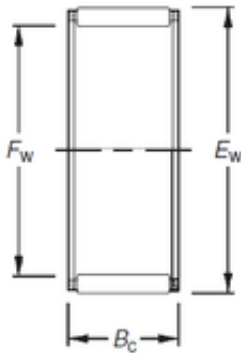

Bearing No. K19X23X17

Fw	19 mm
Ew	23 mm
Bc	17 mm
Weight	0,011 Kg
Bearing number	K19X23X17
Bore Diameter (mm)	19
Outer Diameter (mm)	23
(Grease) Lubrication Speed	15000 r/min
Basic dynamic load rating (C)	13,4 kN
Basic static load rating (C0)	20,6 kN