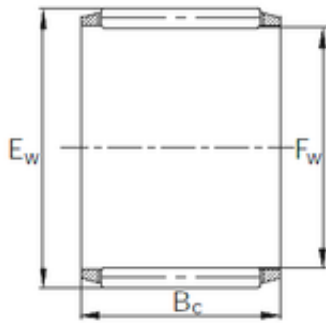

**Bearing No. K202410PC**

Fw	20 mm
Ew	24 mm
Bc	10 mm
Weight	0.005 Kg
Bearing number	K202410PC
Bore Diameter (mm)	20
Outer Diameter (mm)	24
(Grease) Lubrication Speed	13000 r/min
Basic dynamic load rating (C)	9,1 kN
Basic static load rating (C0)	12,8 kN