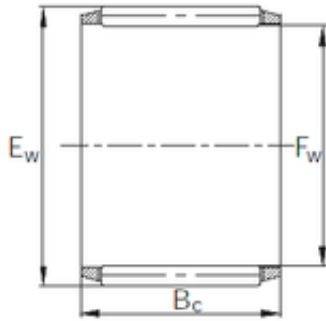

Bearing No. K203019PC

Fw	20 mm
Ew	30 mm
Bc	19 mm
Weight	0.029 Kg
Bearing number	K203019PC
Bore Diameter (mm)	20
Outer Diameter (mm)	30
(Grease) Lubrication Speed	13000 r/min
Basic dynamic load rating (C)	28,2 kN
Basic static load rating (C0)	30,4 kN