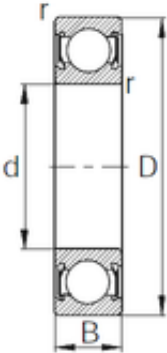

Bearing No. 10-3041

D	52 mm
d	15 mm
B	16 mm
Size (mm)	15x52x16
Width (mm)	16
Bearing number	10-3041
Bore Diameter (mm)	15
Outer Diameter (mm)	52