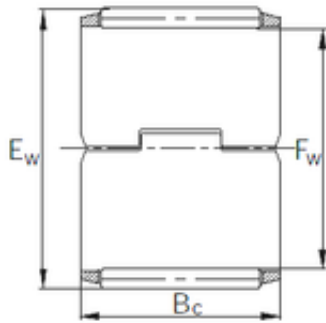

Bearing No. K253024PCSP

Fw	25 mm
Ew	30 mm
Bc	24 mm
Weight	0.016 Kg
Bearing number	K253024PCSP
Bore Diameter (mm)	25
Outer Diameter (mm)	30
(Grease) Lubrication Speed	11000 r/min
Basic dynamic load rating (C)	21,4 kN
Basic static load rating (C0)	34,9 kN