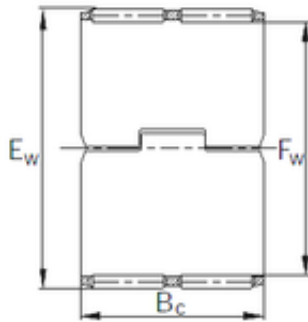

Bearing No. K253026ZWPCSP

F _w	25 mm
E _w	30 mm
B _c	26 mm
Weight	0.016 Kg
Bearing number	K253026ZWPCSP
Bore Diameter (mm)	25
Outer Diameter (mm)	30
(Grease) Lubrication Speed	11000 r/min
Basic dynamic load rating (C)	21,7 kN
Basic static load rating (C ₀)	36,6 kN