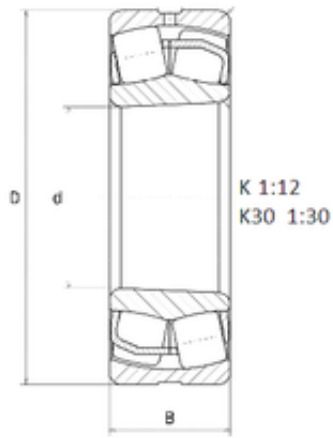

Bearing No. 21309VK

D	100,000 mm
d	45,000 mm
B	25,000 mm
C	25,000 mm
Size (mm)	45x100x25
Width (mm)	25,000
Bearing number	21309VK
Bore Diameter (mm)	45,000
Outer Diameter (mm)	100,000