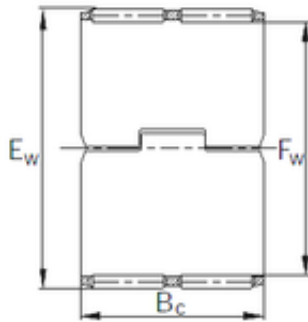

Bearing No. K263031ZWPCSP

Fw	26 mm
Ew	30 mm
Bc	31 mm
Weight	0.015 Kg
Bearing number	K263031ZWPCSP
Bore Diameter (mm)	26
Outer Diameter (mm)	30
(Grease) Lubrication Speed	10000 r/min
Basic dynamic load rating (C)	12,4 kN
Basic static load rating (C0)	20,5 kN