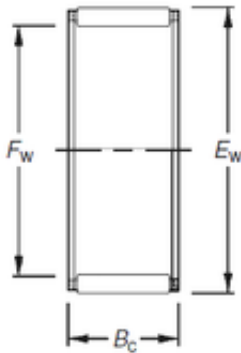

**Bearing No. K28X34X17**

Fw	28 mm
Ew	34 mm
Bc	17 mm
Weight	0,022 Kg
Bearing number	K28X34X17
Bore Diameter (mm)	28
Outer Diameter (mm)	34
(Grease) Lubrication Speed	10000 r/min
Basic dynamic load rating (C)	21,1 kN
Basic static load rating (C0)	31,5 kN