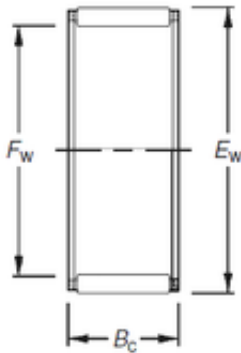

Bearing No. K28X34X20H

Fw	28 mm
Ew	34 mm
Bc	20 mm
Weight	0,025 Kg
Bearing number	K28X34X20H
Bore Diameter (mm)	28
Outer Diameter (mm)	34
(Grease) Lubrication Speed	10000 r/min
Basic dynamic load rating (C)	24,4 kN
Basic static load rating (C0)	37,8 kN