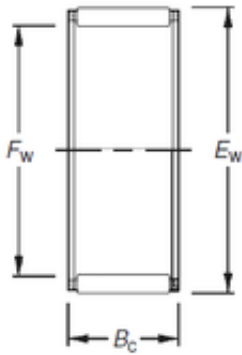

**Bearing No. K28X36X20FV**

Fw	28 mm
Ew	36 mm
Bc	20 mm
Weight	0,039 Kg
Bearing number	K28X36X20FV
Bore Diameter (mm)	28
Outer Diameter (mm)	36
(Grease) Lubrication Speed	10000 r/min
Basic dynamic load rating (C)	27,8 kN
Basic static load rating (C0)	37 kN