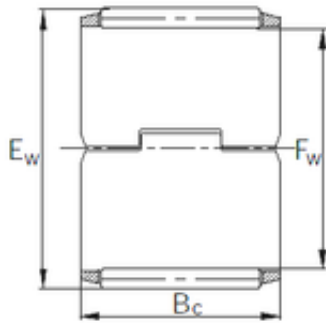

Bearing No. K303525PCSP

Fw	30 mm
Ew	35 mm
Bc	25 mm
Weight	0.019 Kg
Bearing number	K303525PCSP
Bore Diameter (mm)	30
Outer Diameter (mm)	35
(Grease) Lubrication Speed	8500 r/min
Basic dynamic load rating (C)	23,3 kN
Basic static load rating (C0)	41,3 kN