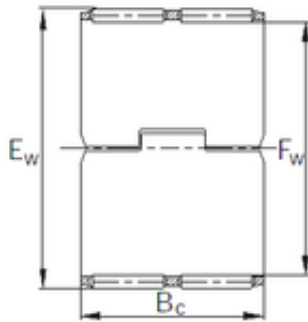

Bearing No. K303532ZWPCSP

Fw	30 mm
Ew	35 mm
Bc	32 mm
Weight	0.024 Kg
Bearing number	K303532ZWPCSP
Bore Diameter (mm)	30
Outer Diameter (mm)	35
(Grease) Lubrication Speed	8500 r/min
Basic dynamic load rating (C)	28,3 kN
Basic static load rating (C0)	53,1 kN