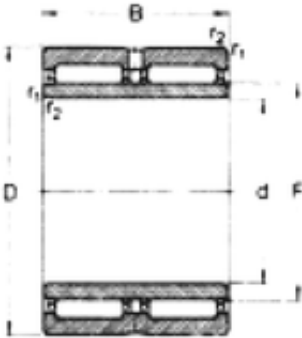

Bearing No. NA6913

D	90 mm
d	65 mm
B	45 mm
C	45 mm
Size (mm)	65x90x45
Width (mm)	45
Bearing number	NA6913
Bore Diameter (mm)	65
Outer Diameter (mm)	90