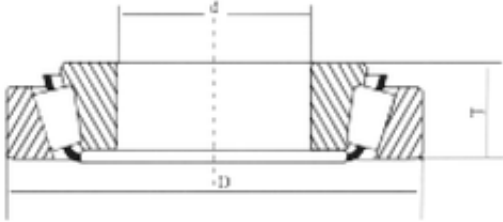

Bearing No. 33109

D	80 mm
d	45 mm
T	26 mm
Size (mm)	45x80x26
Width (mm)	26
Bearing number	33109
Bore Diameter (mm)	45
Outer Diameter (mm)	80