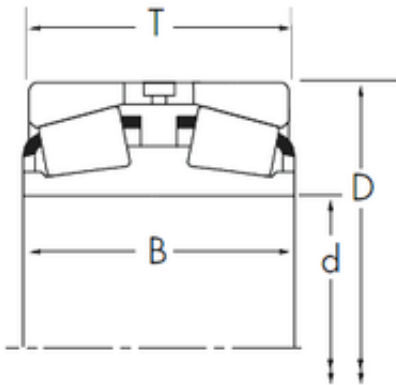

Bearing No. 97500D/97900+Y3S-97900

D	228,6 mm
d	127 mm
T	160,338 mm
B	151,244 mm
R	1,5 mm
r	3,3 mm
Size (mm)	127x228.6x160.338
Width (mm)	160,338
Bearing number	97500D/97900+Y3S-97900
Bore Diameter (mm)	127
Outer Diameter (mm)	228,6