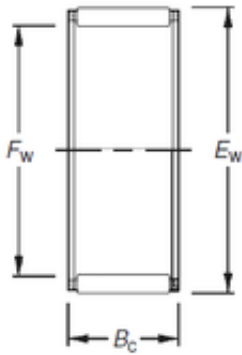

Bearing No. K32X46X32H

Fw	32 mm
Ew	46 mm
Bc	32 mm
Weight	0,14 Kg
Bearing number	K32X46X32H
Bore Diameter (mm)	32
Outer Diameter (mm)	46
(Grease) Lubrication Speed	9600 r/min
Basic dynamic load rating (C)	67 kN
Basic static load rating (C0)	83,4 kN