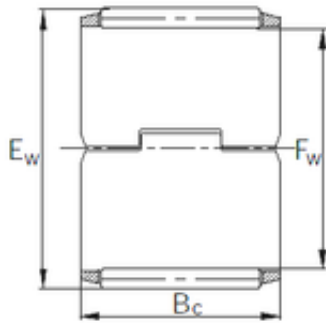

**Bearing No. K333722PCSP**

Fw	33 mm
Ew	37 mm
Bc	22 mm
Weight	0.014 Kg
Bearing number	K333722PCSP
Bore Diameter (mm)	33
Outer Diameter (mm)	37
(Grease) Lubrication Speed	8500 r/min
Basic dynamic load rating (C)	18,9 kN
Basic static load rating (C0)	39 kN