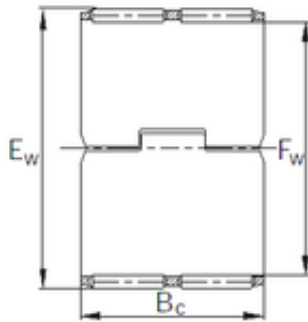

Bearing No. K333726ZWPCSP

Fw	33 mm
Ew	37 mm
Bc	26 mm
Weight	0.024 Kg
Bearing number	K333726ZWPCSP
Bore Diameter (mm)	33
Outer Diameter (mm)	37
(Grease) Lubrication Speed	8500 r/min
Basic dynamic load rating (C)	20,1 kN
Basic static load rating (C0)	42 kN