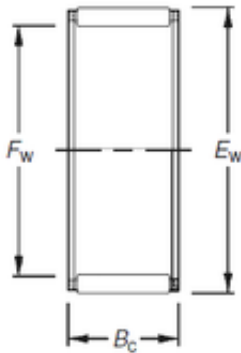

**Bearing No. K35X42X18**

Fw	35 mm
Ew	42 mm
Bc	18 mm
Weight	0,035 Kg
Bearing number	K35X42X18
Bore Diameter (mm)	35
Outer Diameter (mm)	42
(Grease) Lubrication Speed	8100 r/min
Basic dynamic load rating (C)	27,5 kN
Basic static load rating (C0)	42,6 kN