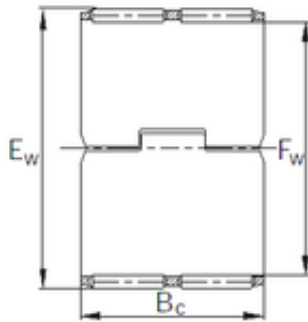

Bearing No. K384224ZWPCSP

F _w	38 mm
E _w	42 mm
B _c	24 mm
Weight	0.016 Kg
Bearing number	K384224ZWPCSP
Bore Diameter (mm)	38
Outer Diameter (mm)	42
(Grease) Lubrication Speed	7500 r/min
Basic dynamic load rating (C)	21,6 kN
Basic static load rating (C ₀)	47,6 kN