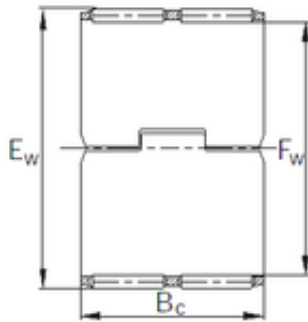

Bearing No. K384228ZWPCSP

| | |
|--|---------------|
| F _w | 38 mm |
| E _w | 42 mm |
| B _c | 28 mm |
| Weight | 0.019 Kg |
| Bearing number | K384228ZWPCSP |
| Bore Diameter (mm) | 38 |
| Outer Diameter (mm) | 42 |
| (Grease) Lubrication Speed | 7500 r/min |
| Basic dynamic load rating (C) | 23 kN |
| Basic static load rating (C ₀) | 51 kN |