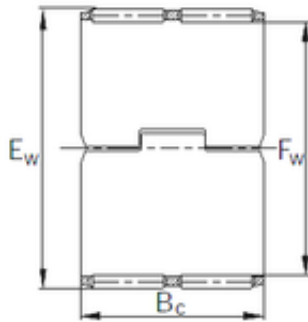

Bearing No. K384329ZWPCSP

F <sub>w</sub>	38 mm
E <sub>w</sub>	43 mm
B <sub>c</sub>	29 mm
Weight	0.028 Kg
Bearing number	K384329ZWPCSP
Bore Diameter (mm)	38
Outer Diameter (mm)	43
(Grease) Lubrication Speed	7500 r/min
Basic dynamic load rating (C)	30,1 kN
Basic static load rating (C <sub>0</sub> )	62,2 kN