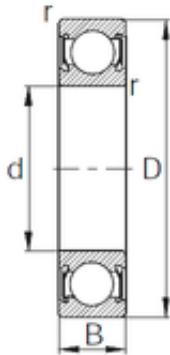

Bearing No. 62/28DDF1

D	58 mm
d	27 mm
B	16 mm
C	16 mm
r	1 mm
Weight	0.192 Kg
Size (mm)	27x58x16
Width (mm)	16
Bearing number	62/28DDF1
Bore Diameter (mm)	27
Outer Diameter (mm)	58
Basic dynamic load rating (C)	16,6 kN
Basic static load rating (C0)	95,5 kN