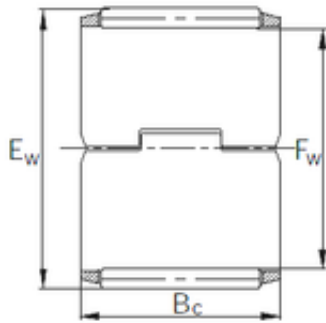

**Bearing No. K424719PCSP**

Fw	42 mm
Ew	47 mm
Bc	19 mm
Weight	0.02 Kg
Bearing number	K424719PCSP
Bore Diameter (mm)	42
Outer Diameter (mm)	47
(Grease) Lubrication Speed	6500 r/min
Basic dynamic load rating (C)	22,7 kN
Basic static load rating (C0)	44,8 kN