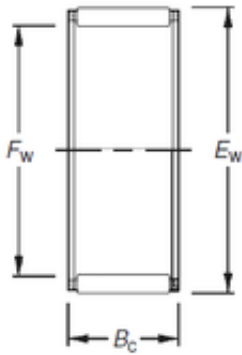

Bearing No. K42X48X24F

Fw	42 mm
Ew	48 mm
Bc	24 mm
Weight	0,046 Kg
Bearing number	K42X48X24F
Bore Diameter (mm)	42
Outer Diameter (mm)	48
(Grease) Lubrication Speed	6600 r/min
Basic dynamic load rating (C)	33,1 kN
Basic static load rating (C0)	63,9 kN