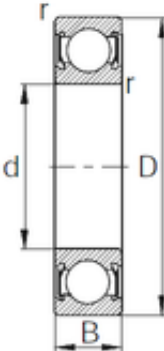

Bearing No. 10-3042

D	52 mm
d	17 mm
B	16 mm
Size (mm)	17x52x16
Width (mm)	16
Bearing number	10-3042
Bore Diameter (mm)	17
Outer Diameter (mm)	52