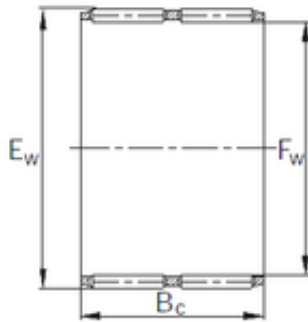

**Bearing No. K434831ZWPC**

Fw	43 mm
Ew	48 mm
Bc	31 mm
Weight	0.033 Kg
Bearing number	K434831ZWPC
Bore Diameter (mm)	43
Outer Diameter (mm)	48
(Grease) Lubrication Speed	6500 r/min
Basic dynamic load rating (C)	34 kN
Basic static load rating (C0)	75,8 kN